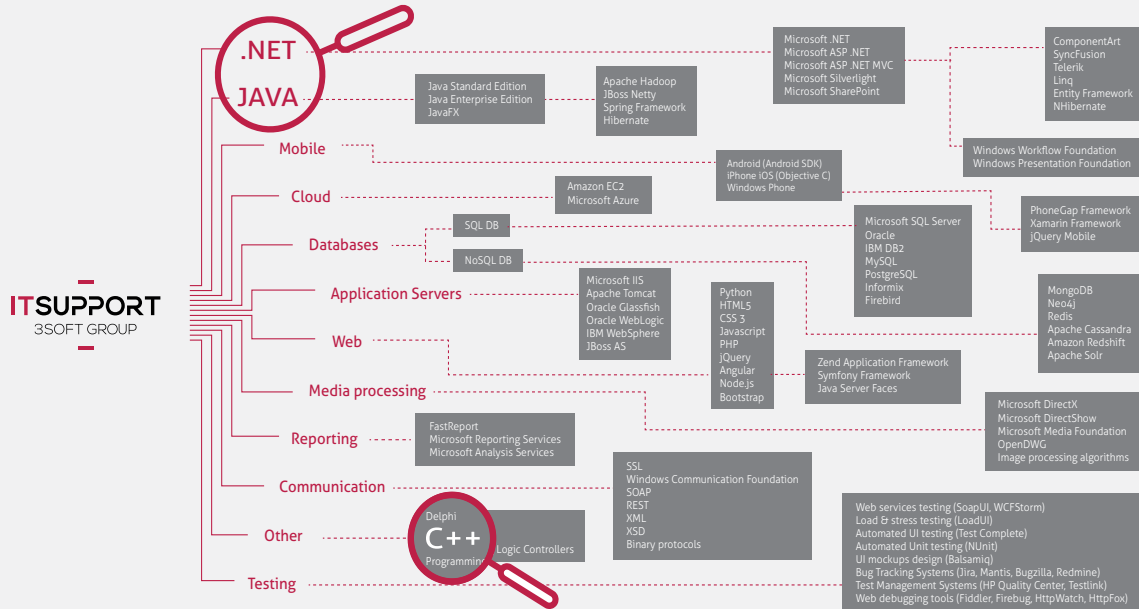

## IMPLEMENTATION OF ONSITE PROJECTS:

An IT Support employee co-creates your team

Direct communication = daily cooperation

An onsite employee = full control of resources

## IMPLEMENTATION OF OFFSITE PROJECTS:

An IT Support employee assigned to your team

Regular communication = online meetings and reporting of work progress

An offsite employee = even better relation of effectiveness to the cost of the project team

SIMPLE  
SETTLEMENT  
METHOD

1 invoice  
per month

Invoices are issued according to the actual time worked.

# TECHNOLOGICAL COMPETENCES / SOFT SKILLS HARD KNOWLEDGE